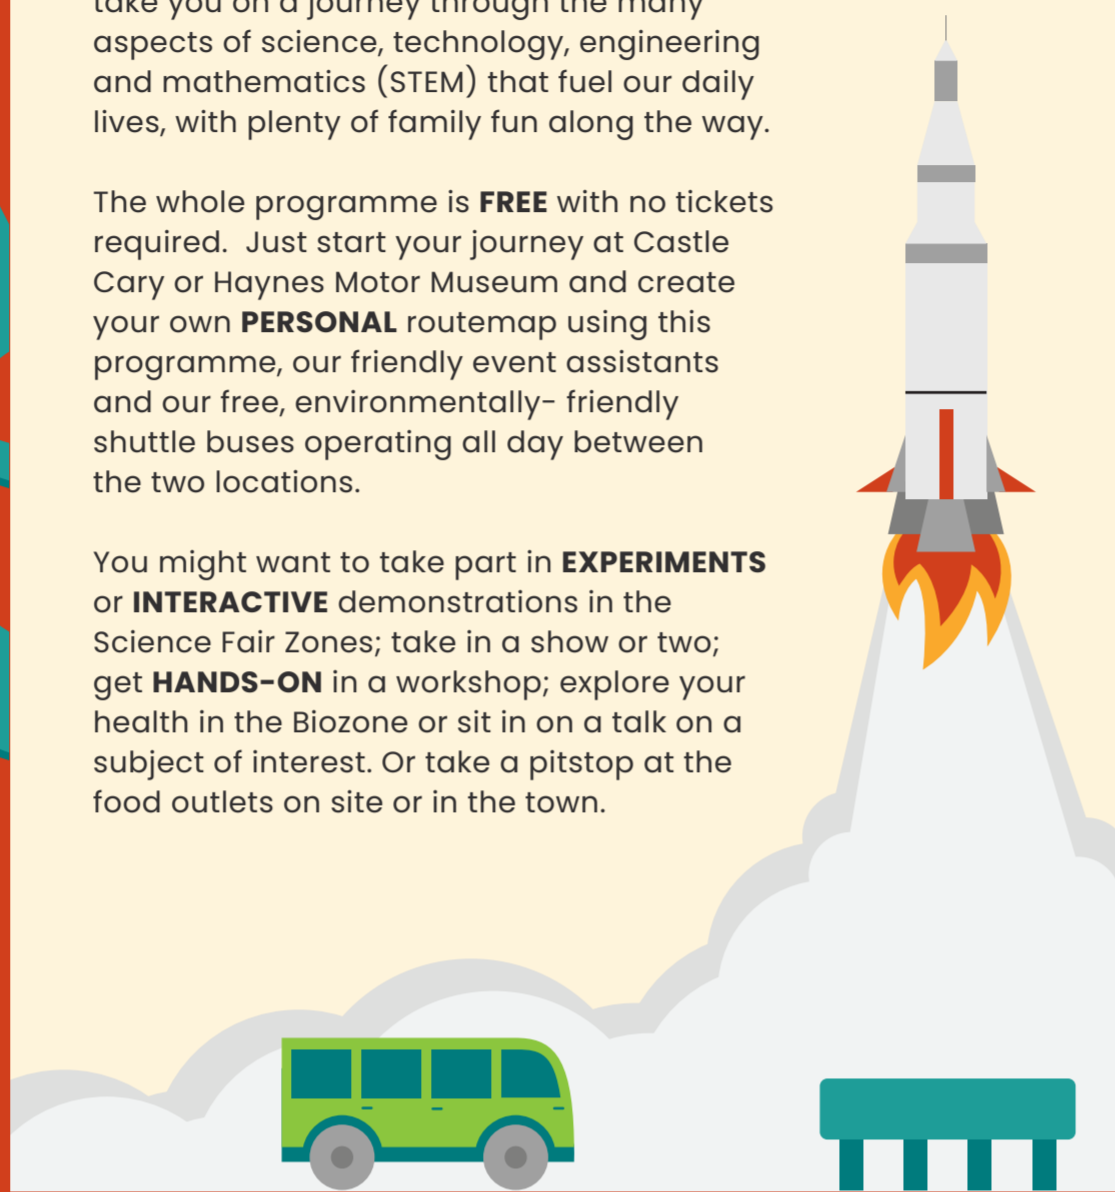

SOMERSCIENCE FESTIVAL
May 6th 2024
10am – 5.30pm
CASTLE CARY & SPARKFORD
www.somerscience.co.uk

GET ON BOARD FOR SOMERSCIENCE 2024

As Somerset's only rural **STEM** festival we take you on a journey through the many aspects of science, technology, engineering and mathematics (STEM) that fuel our daily lives, with plenty of family fun along the way.

The whole programme is **FREE** with no tickets required. Just start your journey at Castle Cary or Haynes Motor Museum and create your own **PERSONAL** routemap using this programme, our friendly event assistants and our free, environmentally- friendly shuttle buses operating all day between the two locations.

You might want to take part in **EXPERIMENTS** or **INTERACTIVE** demonstrations in the Science Fair Zones; take in a show or two; get **HANDS-ON** in a workshop; explore your health in the Biozone or sit in on a talk on a subject of interest. Or take a pitstop at the food outlets on site or in the town.