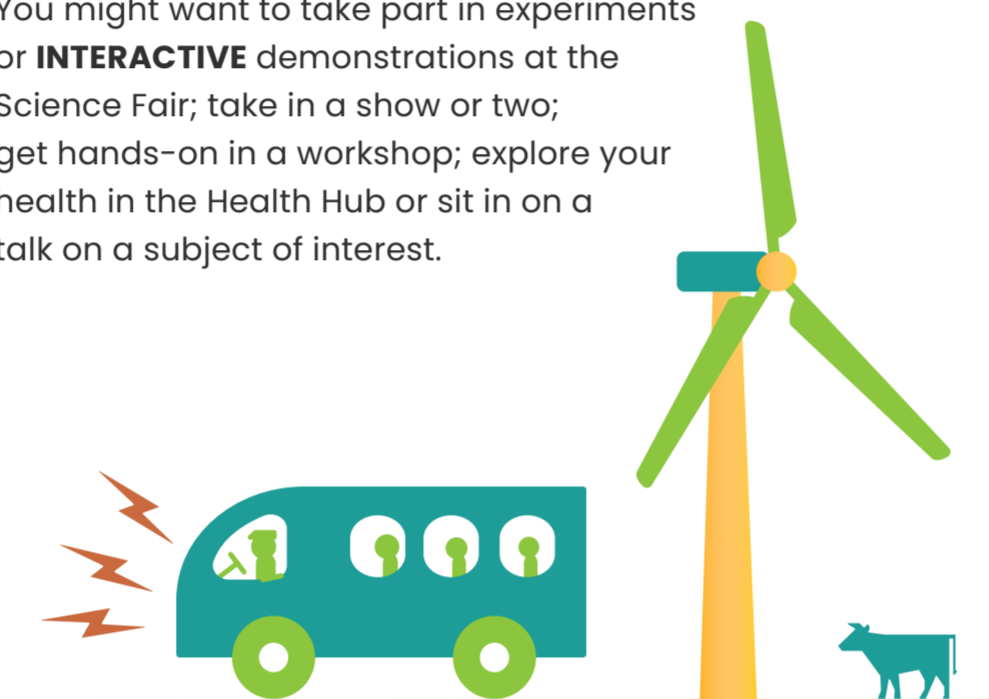

THE SOMERSET SCIENCE FESTIVAL
IN A FIELD OF ITS OWN

SOMERSCIENCE FESTIVAL
May 1st 2023
10am – 6pm
CASTLE CARY & BRUTON
www.somerscience.co.uk

FREE ENTRY

INTERACTIVE SCIENCE FAIR!
FUN FOR ALL THE FAMILY!
EXCITING SHOWS!
FAMILY WORK SHOPS!
TOURS & TALKS

WELCOME TO SOMERSCIENCE

The first **STEM** festival in rural Somerset. We aim to inform, engage and inspire you with the possibilities of science and technology for Somerset and for your future, with plenty of family fun along the way.

The whole programme is **FREE** with no tickets required. Just turn up at Castle Cary or Bruton and create the day **YOU** want, using this programme, our friendly event assistants and our free environmentally-friendly circular shuttle buses to help you.

You might want to take part in experiments or **INTERACTIVE** demonstrations at the Science Fair; take in a show or two; get hands-on in a workshop; explore your health in the Health Hub or sit in on a talk on a subject of interest.

Get up close and personal with **ROBOTS**; discover how the **SUN** works; find out about the future of **TRANSPORT**; interact with the **OCEANS**; understand how **SUSTAINABILITY** is shaping business and research or marvel at our **SCIENCE CIRCUS** and **BRAINTASTIC SHOWS**. Whatever your interest there is something for you.

VENUE KEY

1. The Market House – BA7 7AH
2. Donald Pither Field – BA7 7LB
3. Science Fair Stage – BA7 7LB
4. Carymoor Environmental Centre – BA7 7NR
5. Ansford Academy – BA7 7JJ
6. Caryford Hall – BA7 7JJ
7. Wyke Farms Centre – BA4 6NX
8. Mill on the Brue – BA10 0BA
9. Kings Bruton – BA10 0ED
10. St Mary's Church – BA10 0EB
11. Bruton Community Hall – BA10 0EB
12. Bruton Unionist Club – BA10 0HQ

CHILD FRIENDLY
BEST FOR 15+

OUR SPONSORS

Thanks to our **MAIN** sponsors below:

ASSOCIATE SPONSORS

BROCHURE SPONSORS

FOLLOW US: @somerscience

Don't forget to tag us in your posts! #somerscience

THE SCIENCE FAIR

Hosted at **VENUE 2** between **10am – 6pm** unless shown differently below.

Great British Take-Off		Incredible Oceans Science Dome	
Outreach Interactive		Mars Maze	
Met Office Education Outreach		Swarm Robotics Game	
1 Tiny Robots for Bowel Cancer Detection		Animal Diagnostics	
The Poo Detectives		The RSPCA & Animal Welfare Through Time: 1824 to Present	
A Day in the Life of an Antarctic Researcher		Interactive Maths	
Royal Navy STEM Engagement		1 Defeating Snake Venom	
Science on Stilts		The Wonderful World of Water	
Rocks and You		Do Try This At Home!	
The Future of Food/Careers Q and A		CRISPR to the Rescue - Defending Bacteria and Editing DNA	
STEM on the Railways		1 Lego Education	
STEM in Ecology and Conservation		My Future with Thales UK	
Creating a New Science Centre		Engineering at Yeovil College	
Dairy Innovation		Making a Simple Battery	
Leonardo		Meet the Team Behind Hinkley Point C: Somerset's Nuclear Power Station	
STEM Learning Educator Lounge		Interactive Stand	
Interactive Chemistry		Microscope Marvels	
1 The World of Fibre Optics and Photonics			

WORKSHOPS

4 Sustainability in Action at the Carymoor Visitor Centre.		10am-12pm; 1pm-3pm
9 Greenpower Challenge		10am – 2pm
5 Build Your Own Eco-brick		11am
5 Science and Creativity – Linking Science and Art		12pm
1 Deep Time Walk – A Walk Through the Story of the Earth		12pm
11 Assembling and Coding a Robot		12pm
7 Green Energy in Cheesemaking		12pm-4pm
5 Build Your Own Eco-brick		1pm
11 Mathematical Modelling: Hands-on Practical Problem Solving		1pm
5 How to Be a Feminist		2.30pm
8 Sustainability Tour		11am – 3pm on the hour
11 Mathematical Modelling: The Mathematics of Sustainable development		4pm
5 Science and Creativity – Linking science and Art		4.30pm

SHOWS

6 Juanita's Big Problem		10am
6 Juanita's Big Problem		12pm
3 I'm A Scientist – Get Me Out of Here		12pm
6 That's Non-Sense!		1.45pm
3 TCS' goIT Somerscience Festival Challenge Awards		2pm
6 Hack Your Brain		3pm
3 I'm A Scientist – Get Me Out of Here		3pm
6 Operation Earth		5pm